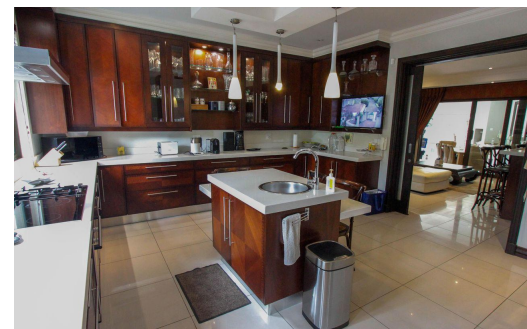

 4

 4.5

 3

R7,500,000

House For Sale in Bedfordview

FLOOR SIZE	720m ²	GARAGES	3
LAND SIZE	1,050m ²	CARPORTS	-
BEDROOMS	4	FLATLETS	-
BATHROOMS	4.5	DOMESTIC ACCOM.	1
KITCHENS	1	POOL	Yes
LOUNGES	2	PETS ALLOWED	Yes
DINING ROOMS	1		
STUDIES	1		