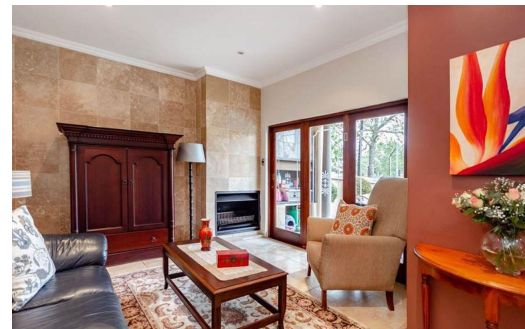

 3

 2.5

 2

R3,900,000

House For Sale in Bedford Gardens

FLOOR SIZE	300m ²	GARAGES	2
LAND SIZE	486m ²	PARKINGS	-
BEDROOMS	3	FLATLETS	-
BATHROOMS	2.5	DOMESTIC ACCOM.	-
KITCHENS	1	POOL	Yes
LOUNGES	2	PETS ALLOWED	Yes
DINING ROOMS	1		
STUDIES	1		