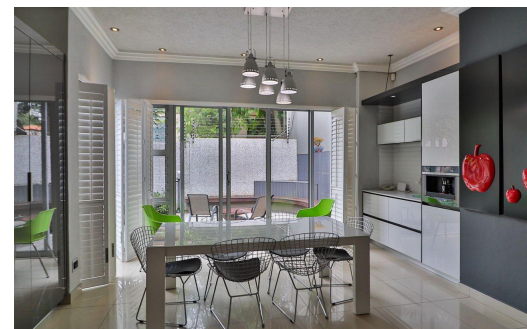

 5

 5.5

 4

R11,850,000

House For Sale in Bedfordview

FLOOR SIZE	1,000m ²	GARAGES	4
LAND SIZE	1,023m ²	PARKINGS	-
BEDROOMS	5	FLATLETS	-
BATHROOMS	5.5	DOMESTIC ACCOM.	1
KITCHENS	1	POOL	Yes
LOUNGES	2	PETS ALLOWED	Yes
DINING ROOMS	1		
STUDIES	1		