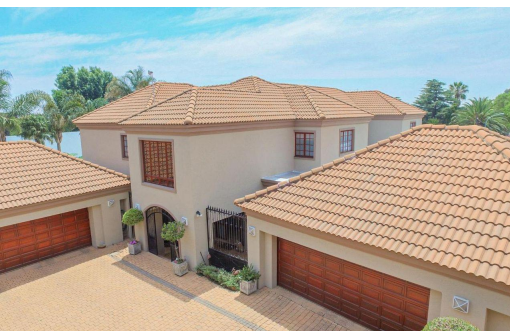

R13,900,000

House For Sale in Bedfordview

FLOOR SIZE	1,100m²	GARAGES	8
LAND SIZE	2,435m²	PARKINGS	-
BEDROOMS	7	FLATLETS	1
BATHROOMS	4	DOMESTIC ACCOM.	1
KITCHENS	1	POOL	Yes
LOUNGES	2	PETS ALLOWED	Yes
DINING ROOMS	1		
STUDIES	1		

RATES R4,200 pm (Estimated)

Michael Pompa
072 239 3396

bmgteam@pomparealty.co.za