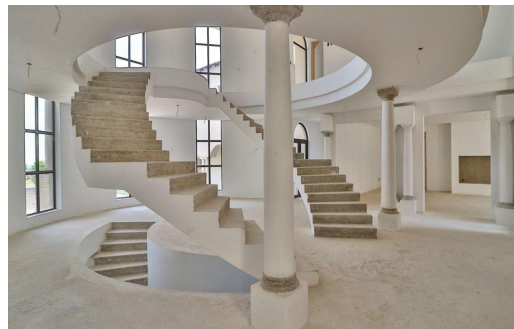

7

7

7

R31,999,999

House For Sale in Bedfordview

FLOOR SIZE	1,700m ²	GARAGES	7
LAND SIZE	4,000m ²	CARPORTS	-
BEDROOMS	7	FLATLETS	1
BATHROOMS	7	DOMESTIC ACCOM.	1
KITCHENS	1	POOL	Yes
LOUNGES	1	PETS ALLOWED	Yes
DINING ROOMS	1		
STUDIES	1		