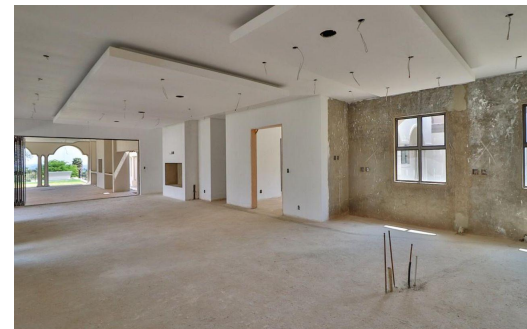

7

7

7

R31,999,999

House For Sale in Bedfordview

FLOOR SIZE	1,700m ²	GARAGES	7
LAND SIZE	4,000m ²	CARPORTS	-
BEDROOMS	7	FLATLETS	1
BATHROOMS	7	DOMESTIC ACCOM.	1
KITCHENS	1	POOL	Yes
LOUNGES	1	PETS ALLOWED	Yes
DINING ROOMS	1		
STUDIES	1		