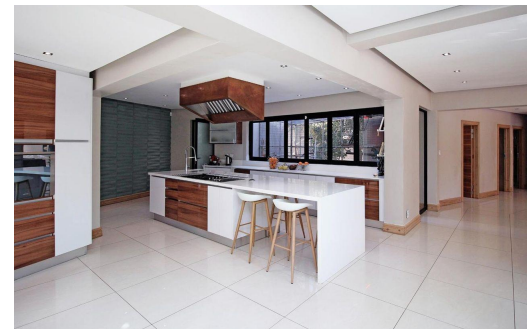

5

5

23

R20,999,999

House For Sale in Bedfordview

FLOOR SIZE	1,200m ²	GARAGES	23
LAND SIZE	2,266m ²	CARPORTS	-
BEDROOMS	5	FLATLETS	-
BATHROOMS	5	DOMESTIC ACCOM.	-
KITCHENS	1	POOL	Yes
LOUNGES	1	PETS ALLOWED	Yes
DINING ROOMS	-		
STUDIES	1		