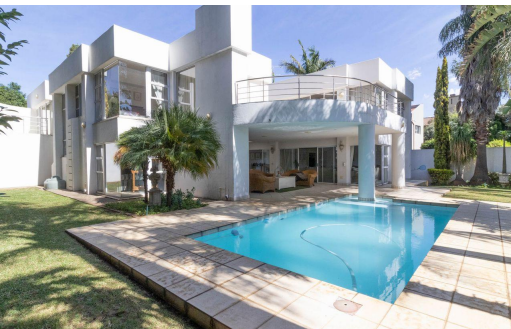

 4

 4

 4

R4,950,000

House For Sale in Bedfordview

FLOOR SIZE	640m ²	GARAGES	4
LAND SIZE	1,060m ²	PARKINGS	-
BEDROOMS	4	FLATLETS	-
BATHROOMS	4	DOMESTIC ACCOM.	1
KITCHENS	1	POOL	Yes
LOUNGES	1	PETS ALLOWED	Yes
DINING ROOMS	-		
STUDIES	1		