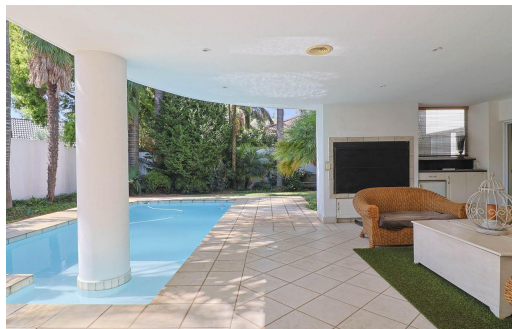

 4

 4

 4

R4,950,000

House For Sale in Bedfordview

FLOOR SIZE	640m ²	GARAGES	4
LAND SIZE	1,060m ²	PARKINGS	-
BEDROOMS	4	FLATLETS	-
BATHROOMS	4	DOMESTIC ACCOM.	1
KITCHENS	1	POOL	Yes
LOUNGES	1	PETS ALLOWED	Yes
DINING ROOMS	-		
STUDIES	1		