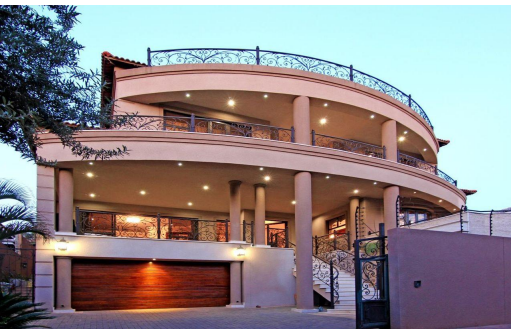

 4

 4

 4

R13,350,000

House For Sale in Bedfordview

FLOOR SIZE 1,100m²
LAND SIZE 900m²
BEDROOMS 4
BATHROOMS 4
KITCHENS 1
LOUNGES 2
DINING ROOMS 1
STUDIES 1

GARAGES 4
PARKINGS -
FLATLETS -
DOMESTIC ACCOM. -
POOL Yes
PETS ALLOWED Yes