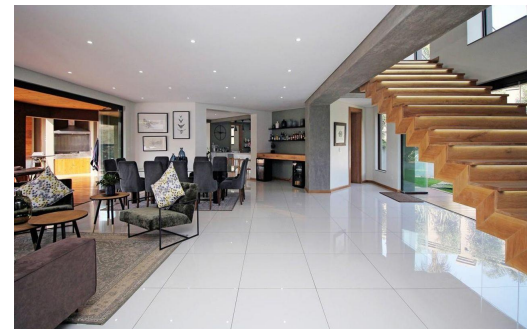

4

5.5

8

R15,500,000

House For Sale in Bedfordview

FLOOR SIZE	-	GARAGES	8
LAND SIZE	1,005m ²	CARPORTS	-
BEDROOMS	4	FLATLETS	1
BATHROOMS	5.5	DOMESTIC ACCOM.	-
KITCHENS	-	POOL	Yes
LOUNGES	1	PETS ALLOWED	Yes
DINING ROOMS	1		
STUDIES	1		