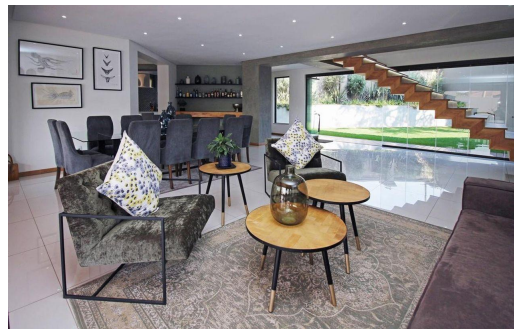

4

5.5

8

R15,500,000

House For Sale in Bedfordview

FLOOR SIZE	-	GARAGES	8
LAND SIZE	1,005m ²	CARPORTS	-
BEDROOMS	4	FLATLETS	1
BATHROOMS	5.5	DOMESTIC ACCOM.	-
KITCHENS	-	POOL	Yes
LOUNGES	1	PETS ALLOWED	Yes
DINING ROOMS	1		
STUDIES	1		