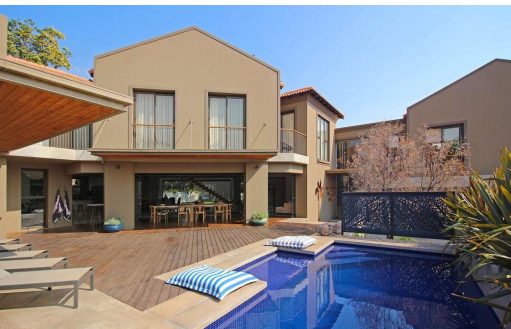

4

5.5

8

R15,500,000

House For Sale in Bedfordview

FLOOR SIZE	-	GARAGES	8
LAND SIZE	1,005m ²	CARPORTS	-
BEDROOMS	4	FLATLETS	1
BATHROOMS	5.5	DOMESTIC ACCOM.	-
KITCHENS	-	POOL	Yes
LOUNGES	1	PETS ALLOWED	Yes
DINING ROOMS	1		
STUDIES	1		