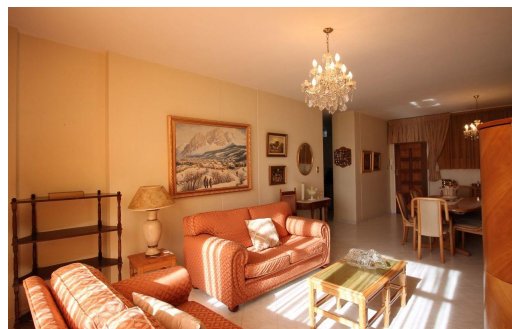

 2

 2

 -

R9,000 pm

Apartment To Let in Bedfordview

FLOOR SIZE	98m ²	GARAGES	-
LAND SIZE	3,000m ²	PARKINGS	2
BEDROOMS	2	FLATLETS	-
BATHROOMS	2	DOMESTIC ACCOM.	-
KITCHENS	-	POOL	Yes
LOUNGES	1		
DINING ROOMS	1		
STUDIES	-		