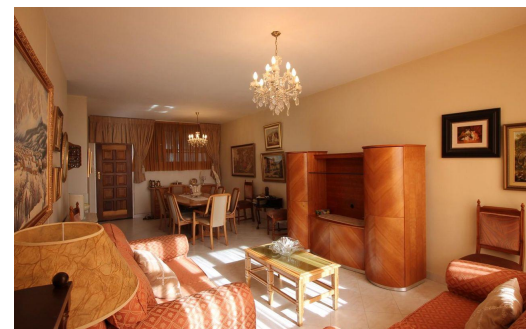

 2

 2

 -

R9,000 pm

Apartment To Let in Bedfordview

FLOOR SIZE	98m ²	GARAGES	-
LAND SIZE	3,000m ²	PARKINGS	2
BEDROOMS	2	FLATLETS	-
BATHROOMS	2	DOMESTIC ACCOM.	-
KITCHENS	-	POOL	Yes
LOUNGES	1		
DINING ROOMS	1		
STUDIES	-		