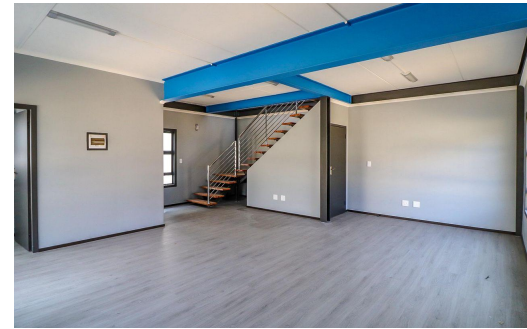

 4

 -

R120 per m² 129m² Office To Let in Bedfordview

LAND SIZE -
FLOOR SIZE 129m²
ZONING Commercial

OPEN PARKINGS 4

PRG Rental Team
066 544 2116
bmgmanagement@pomparealty.co.za