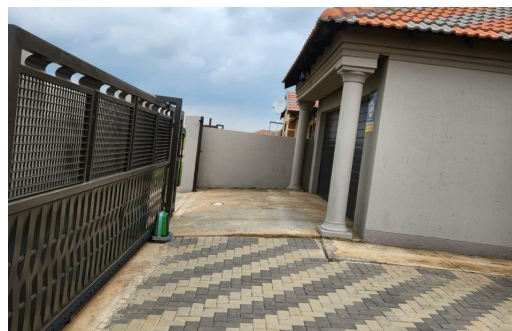

 3
 2
 2

R1,250,000

Freehold For Sale in Sharon Park

LAND SIZE	257m ²	GARAGES	2
BEDROOMS	3	PARKINGS	2
BATHROOMS	2	FLATLETS	-
KITCHENS	1	DOMESTIC ACCOM.	-
LOUNGES	1	PETS ALLOWED	Yes
DINING ROOMS	-		
STUDIES	-		