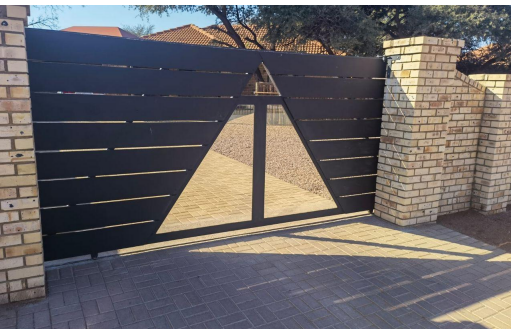

2

1

2

R1,450,000

House For Sale in Kathu Rural

FLOOR SIZE	300m ²	GARAGES	2
LAND SIZE	792m ²	PARKINGS	2
BEDROOMS	2	FLATLETS	-
BATHROOMS	1	DOMESTIC ACCOM.	-
KITCHENS	1	PETS ALLOWED	Yes
LOUNGES	1		
DINING ROOMS	-		
STUDIES	-		