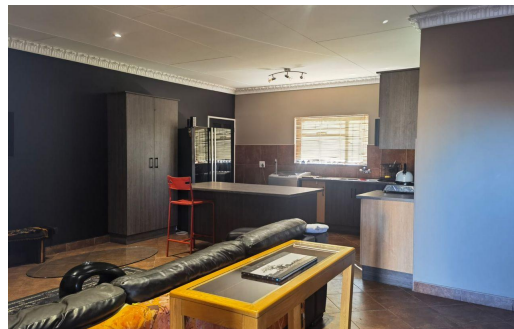

2

1

2

R1,450,000

House For Sale in Kathu Rural

FLOOR SIZE	300m ²	GARAGES	2
LAND SIZE	792m ²	PARKINGS	2
BEDROOMS	2	FLATLETS	-
BATHROOMS	1	DOMESTIC ACCOM.	-
KITCHENS	1	PETS ALLOWED	Yes
LOUNGES	1		
DINING ROOMS	-		
STUDIES	-		