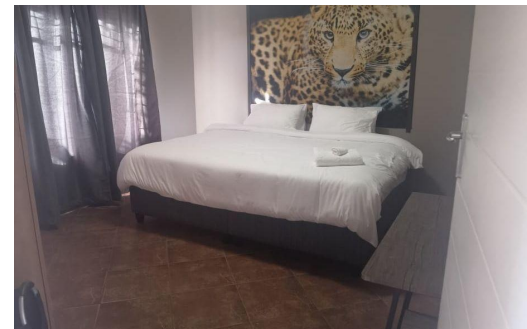

2

1

2

R1,450,000

House For Sale in Kathu Rural

FLOOR SIZE	300m ²	GARAGES	2
LAND SIZE	792m ²	PARKINGS	2
BEDROOMS	2	FLATLETS	-
BATHROOMS	1	DOMESTIC ACCOM.	-
KITCHENS	1	PETS ALLOWED	Yes
LOUNGES	1		
DINING ROOMS	-		
STUDIES	-		