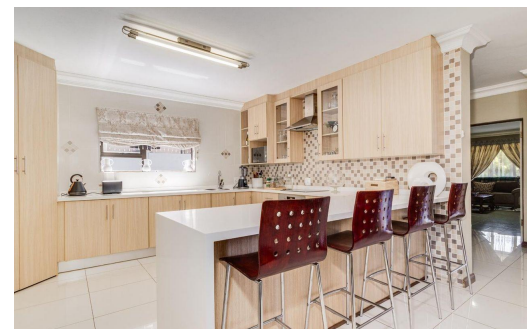

 4

 3

 2

R2,800,000

House For Sale in Theresapark

FLOOR SIZE	347m ²	GARAGES	2
LAND SIZE	1,334m ²	PARKINGS	-
BEDROOMS	4	FLATLETS	-
BATHROOMS	3	DOMESTIC ACCOM.	-
KITCHENS	-		
LOUNGES	1		
DINING ROOMS	-		
STUDIES	-		