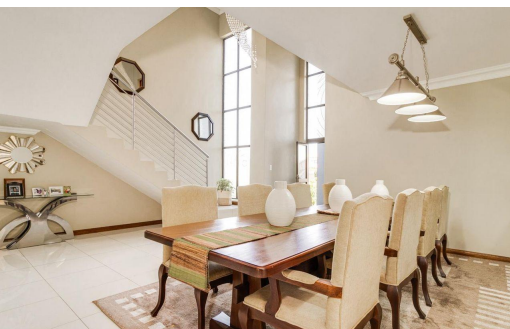

 4

 3

 2

R2,800,000

House For Sale in Theresapark

FLOOR SIZE	347m ²	GARAGES	2
LAND SIZE	1,334m ²	PARKINGS	-
BEDROOMS	4	FLATLETS	-
BATHROOMS	3	DOMESTIC ACCOM.	-
KITCHENS	-		
LOUNGES	1		
DINING ROOMS	-		
STUDIES	-		