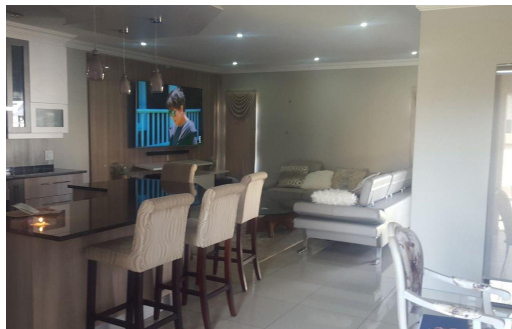

3
2
1

R2,995,000

House For Sale in Montana

FLOOR SIZE 250m²
LAND SIZE 500m²
BEDROOMS 3
BATHROOMS 2

GARAGES 1
POOL Yes
PETS ALLOWED Yes

LEVY R1,100 pm

Helene Botes
0823953999
helene@globalprop.co.za