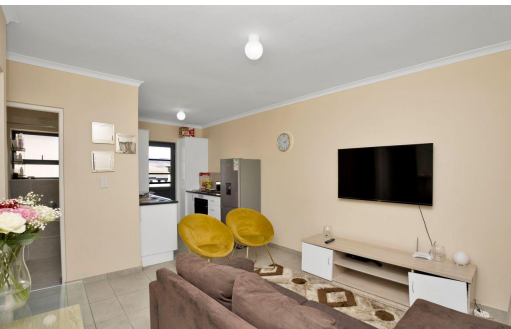

 2
 1
 -

R800,000

Apartment For Sale in Parklands

FLOOR SIZE	49m ²	GARAGES	-
LAND SIZE	49m ²	PARKINGS	1
BEDROOMS	2	FLATLETS	-
BATHROOMS	1	DOMESTIC ACCOM.	-
KITCHENS	1		
LOUNGES	1		
DINING ROOMS	-		
STUDIES	-		