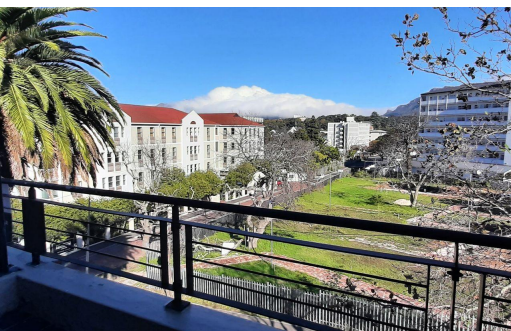

R9,950 pm

Apartment To Let in Wynberg Upper

FLOOR SIZE 44m²
BEDROOMS 1
BATHROOMS 1
KITCHENS 1
LOUNGES 1

PARKINGS 1

Emma Brogan
Agent

076 109 9655
emma@robshaw.co.za