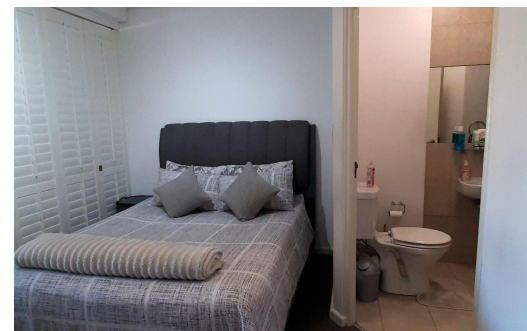

R9,950 pm

Apartment To Let in Wynberg Upper

FLOOR SIZE 44m²
BEDROOMS 1
BATHROOMS 1
KITCHENS 1
LOUNGES 1

PARKINGS 1

Emma Brogan
Agent

076 109 9655
emma@robshaw.co.za