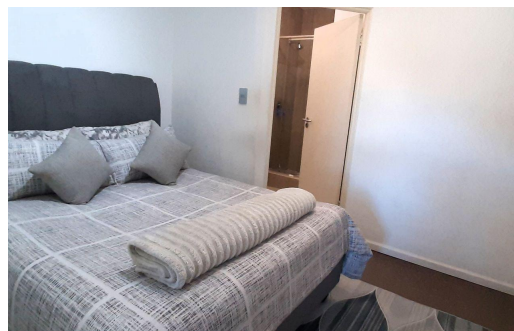

R9,950 pm

Apartment To Let in Wynberg Upper

FLOOR SIZE 44m²
BEDROOMS 1
BATHROOMS 1
KITCHENS 1
LOUNGES 1

PARKINGS 1

Emma Brogan
Agent

076 109 9655
emma@robshaw.co.za