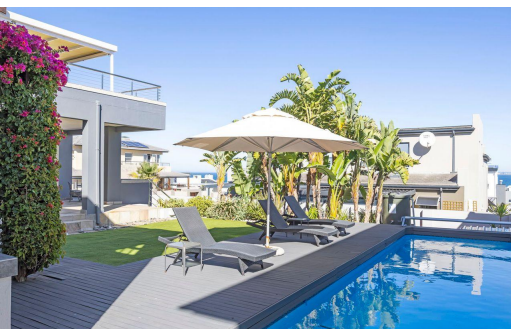

## R50,000 pm Freestanding To Let in Big Bay

<b>FLOOR SIZE</b>	450m <sup>2</sup>	<b>GARAGES</b>	6
<b>LAND SIZE</b>	618m <sup>2</sup>	<b>PARKINGS</b>	3
<b>BEDROOMS</b>	5	<b>FLATLETS</b>	1
<b>BATHROOMS</b>	5.5	<b>DOMESTIC ACCOM.</b>	-
<b>KITCHENS</b>	1	<b>POOL</b>	Yes
<b>LOUNGES</b>	2		
<b>DINING ROOMS</b>	1		
<b>STUDIES</b>	-		
<b>FURNISHED</b>	Yes		