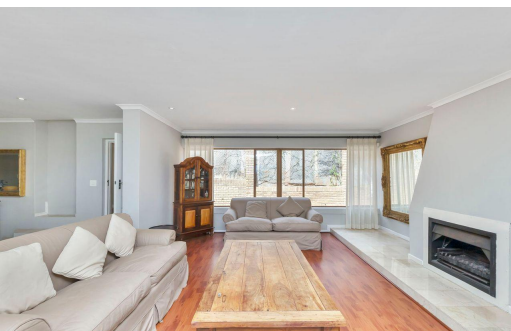

 3
 2
 -

R35,000 pm
Semi Detached To Let in Camps Bay

BEDROOMS	3	GARAGES	-
BATHROOMS	2	PARKINGS	3
KITCHENS	1	FLATLETS	-
LOUNGES	1	DOMESTIC ACCOM.	-
DINING ROOMS	1	PETS ALLOWED	Yes
STUDIES	1		
FURNISHED	Yes		