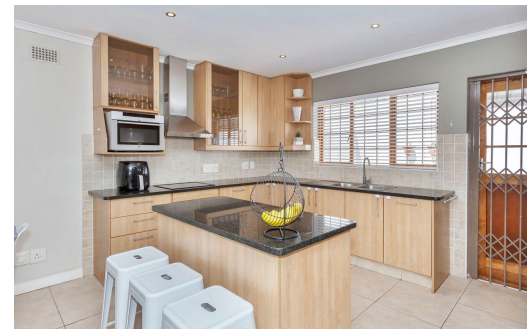

 3

 2

 2

R21,000 pm House To Let in Edgemean

FLOOR SIZE	115m ²
LAND SIZE	583m ²
BEDROOMS	3
BATHROOMS	2
KITCHENS	1
LOUNGES	1
DINING ROOMS	1
STUDIES	-

GARAGES	2
CARPORTS	4
FLATLETS	-
DOMESTIC ACCOM.	-
POOL	Yes
PETS ALLOWED	Yes