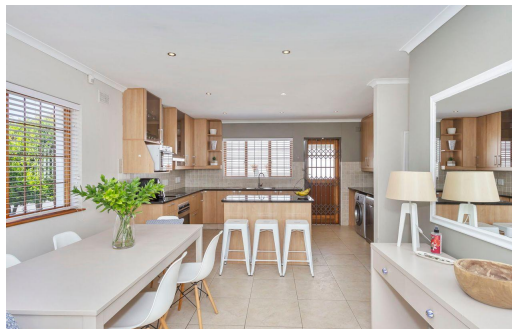

 3

 2

 2

R21,000 pm House To Let in Edgemean

FLOOR SIZE	115m ²
LAND SIZE	583m ²
BEDROOMS	3
BATHROOMS	2
KITCHENS	1
LOUNGES	1
DINING ROOMS	1
STUDIES	-

GARAGES	2
CARPORTS	4
FLATLETS	-
DOMESTIC ACCOM.	-
POOL	Yes
PETS ALLOWED	Yes