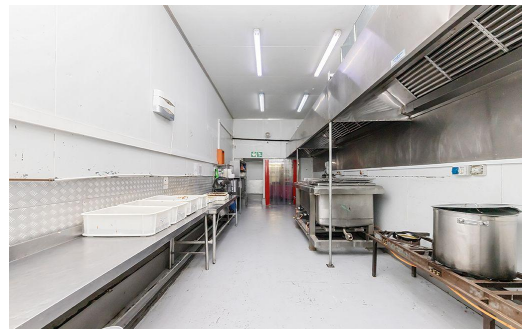

5
 -

R6,600,000

991m² Industrial Yard For Sale in Triangle Farm

FLOOR SIZE	991m ²	OPEN PARKINGS	5
ZONING	Industrial	POWER (3 PHASE)	Yes
AIR CONDITIONING	Yes	POWER (AMPS)	500A

LEVY R4,817.61 pm

Athule Mbena
084 826 3723
athule@robshaw.co.za