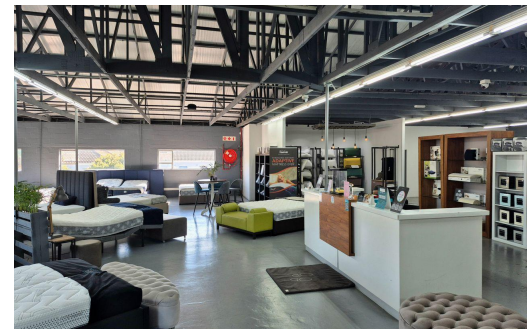

10

-

R67,500 pm

795m² Business To Let in Diep River

FLOOR SIZE	795m²	OPEN PARKINGS	10
ZONING	Commercial		

Jeremy Daniel
083 564 9432
jeremy@robshaw.co.za