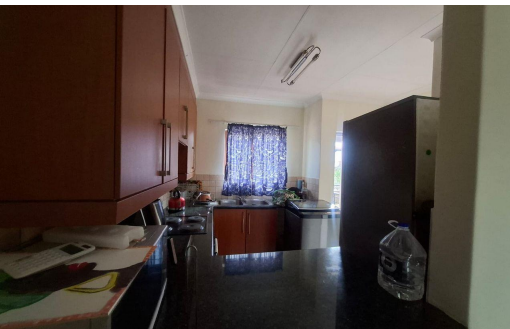

2

1

1

R9,650 pm

Apartment To Let in Woodlands Estate

BEDROOMS 2
BATHROOMS 1
KITCHENS 1
LOUNGES 1

GARAGES 1

Gerda Vogel