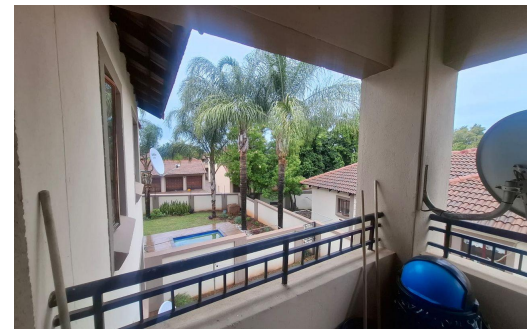

2

1

1

R9,650 pm

Apartment To Let in Woodlands Estate

BEDROOMS 2
BATHROOMS 1
KITCHENS 1
LOUNGES 1

GARAGES 1

Gerda Vogel