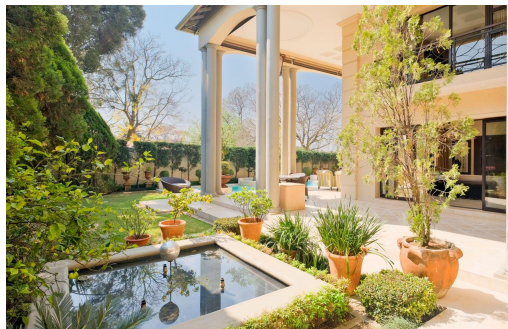

 4

 4.5

 3

R19,750,000

Cluster For Sale in Melrose

FLOOR SIZE	840m ²	GARAGES	3
LAND SIZE	1,277m ²	PARKINGS	5
BEDROOMS	4	DOMESTIC ACCOM.	2
BATHROOMS	4.5	POOL	Yes
KITCHENS	1	PETS ALLOWED	Yes
LOUNGES	3		
DINING ROOMS	2		
STUDIES	1		