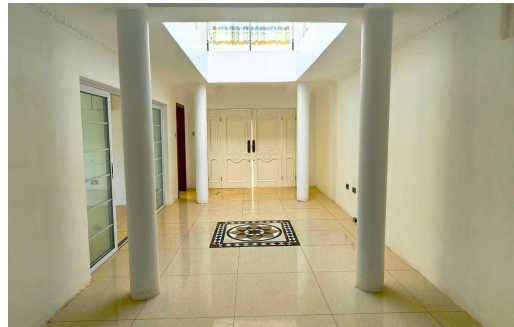

 4

 3

 2

P11,000,000

House For Sale in Phakalane

FLOOR SIZE	900m ²
LAND SIZE	1,633m ²
BEDROOMS	4
BATHROOMS	3
KITCHENS	1
LOUNGES	2
DINING ROOMS	1
STUDIES	1

GARAGES	2
PARKINGS	-
FLATLETS	1
DOMESTIC ACCOM.	2
POOL	Yes
PETS ALLOWED	Yes