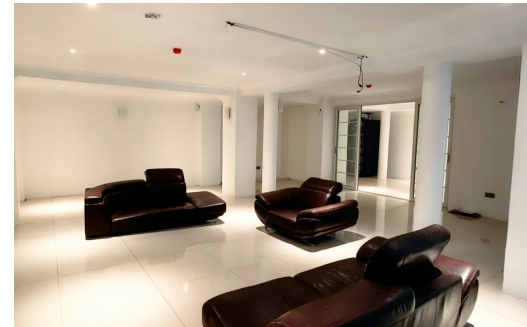

 4

 3

 2

P11,000,000

House For Sale in Phakalane

FLOOR SIZE	900m ²
LAND SIZE	1,633m ²
BEDROOMS	4
BATHROOMS	3
KITCHENS	1
LOUNGES	2
DINING ROOMS	1
STUDIES	1

GARAGES	2
PARKINGS	-
FLATLETS	1
DOMESTIC ACCOM.	2
POOL	Yes
PETS ALLOWED	Yes