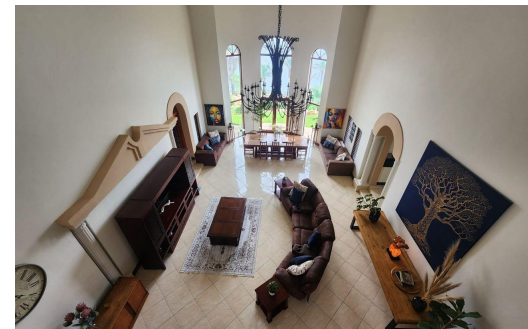

 4
 4.5
 4

R6,500,000

House For Sale in Aquavista Mountain Estate

FLOOR SIZE	1,144m ²	GARAGES	4
LAND SIZE	2,580m ²	PARKINGS	4
BEDROOMS	4	POOL	Yes
BATHROOMS	4.5	PETS ALLOWED	Yes
KITCHENS	1		
LOUNGES	3		
DINING ROOMS	1		
STUDIES	1		