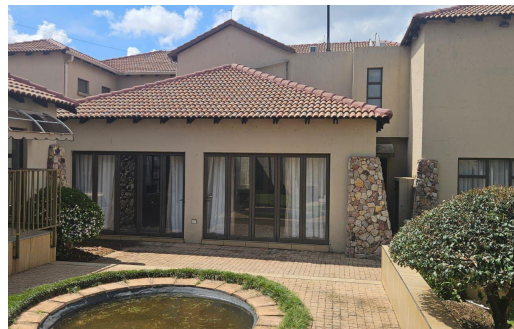

 3
 3
 6

R3,400,000 House For Sale in Cinderella

FLOOR SIZE 300m²
LAND SIZE 1,000m²
BEDROOMS 3
BATHROOMS 3
KITCHENS 1
LOUNGES 1
DINING ROOMS 1
STUDIES 1

GARAGES 6
PARKINGS 6
FLATLETS 1
DOMESTIC ACCOM. 1
POOL Yes
PETS ALLOWED Yes