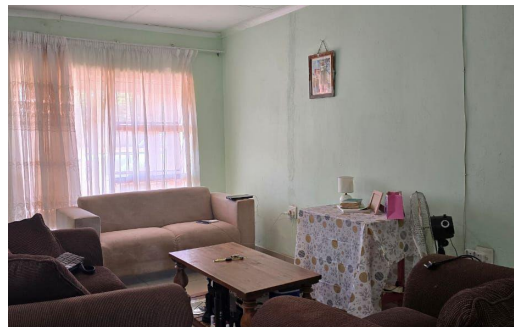

 3

 2

 -

R490,000

House For Sale in Malamulele Rural

FLOOR SIZE 122m²
LAND SIZE 59m²
BEDROOMS 3
BATHROOMS 2
KITCHENS 1
LOUNGES 1
DINING ROOMS 1
STUDIES -

GARAGES -
PARKINGS -
FLATLETS -
DOMESTIC ACCOM. -
PETS ALLOWED Yes