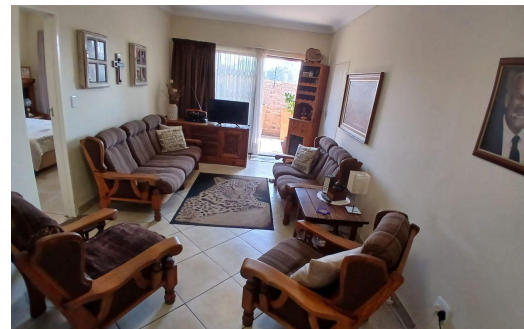

 2
 1
 1

R780,000

Sectional Title For Sale in Riversdale

FLOOR SIZE	83m ²	GARAGES	1
LAND SIZE	111m ²	PARKINGS	2
BEDROOMS	2	FLATLETS	-
BATHROOMS	1	DOMESTIC ACCOM.	-
KITCHENS	1	PETS ALLOWED	Yes
LOUNGES	1		
DINING ROOMS	1		
STUDIES	-		