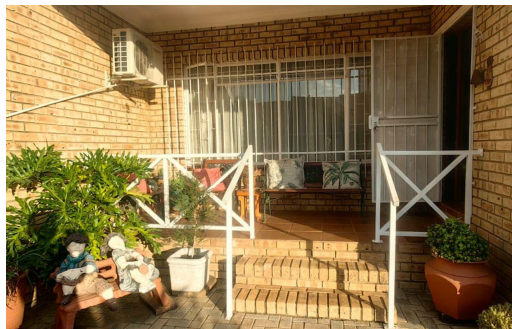

R894,600

Townhouse For Sale in Parys

LAND SIZE	125m²	GARAGES	1
BEDROOMS	2	PARKINGS	-
BATHROOMS	1.5	FLATLETS	-
KITCHENS	1	DOMESTIC ACCOM.	-
LOUNGES	1	PETS ALLOWED	Yes
DINING ROOMS	1		
STUDIES	-		

RATES R800 pm (Estimated)
LEVY R800 pm

Mathilene Henn
0722269985
vanderbijl@dpg.co.za