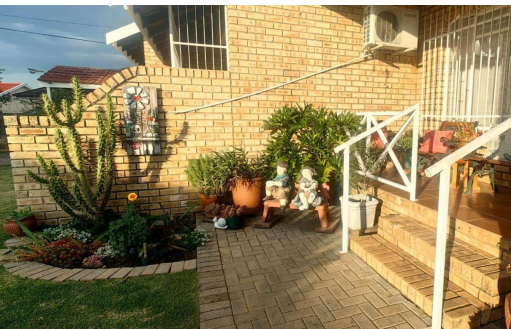

R894,600

Townhouse For Sale in Parys

LAND SIZE	125m²	GARAGES	1
BEDROOMS	2	PARKINGS	-
BATHROOMS	1.5	FLATLETS	-
KITCHENS	1	DOMESTIC ACCOM.	-
LOUNGES	1	PETS ALLOWED	Yes
DINING ROOMS	1		
STUDIES	-		

RATES R800 pm (Estimated)
LEVY R800 pm

Mathilene Henn
0722269985
vanderbijl@dpg.co.za