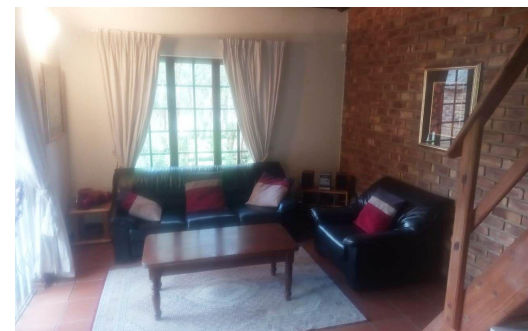

2
 2
 -

R10,500 pm

House To Let in River Lodge Estate

FLOOR SIZE	-	GARAGES	-
LAND SIZE	109m ²	PARKINGS	-
BEDROOMS	2	FLATLETS	-
BATHROOMS	2	DOMESTIC ACCOM.	-
KITCHENS	1	POOL	Yes
LOUNGES	-		
DINING ROOMS	-		
STUDIES	-		