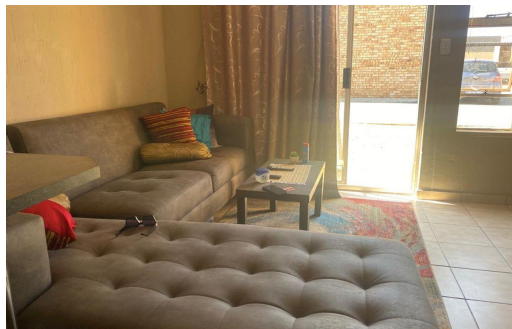

2

-

-

R500,000

Townhouse For Sale in Staalrus

FLOOR SIZE	-	GARAGES	-
LAND SIZE	45m ²	PARKINGS	-
BEDROOMS	2	FLATLETS	-
BATHROOMS	-	DOMESTIC ACCOM.	-
KITCHENS	1		
LOUNGES	-		
DINING ROOMS	-		
STUDIES	-		

LEVY R1,800 pm