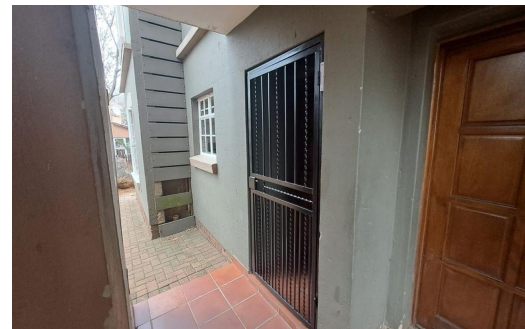

 2
 1
 -

R795,000

Apartment For Sale in Castlevue

LAND SIZE 72m²
BEDROOMS 2
BATHROOMS 1
KITCHENS 1

RATES R600 pm (Estimated)
LEVY R1,790 pm

Caroline Jonker
0833987162
caroline.jonker@clockworkproperties.co.za