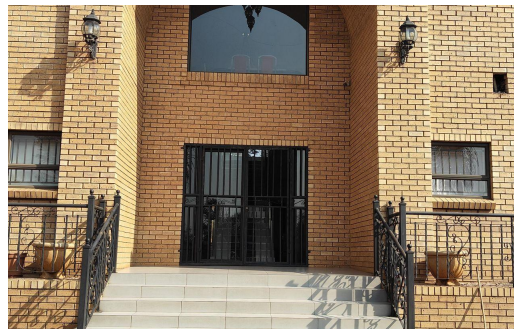

R156 per m²

150m² Office To Let in Eldoraigne

LAND SIZE	2,000m²	OPEN PARKINGS	3
FLOOR SIZE	150m²	POWER (3 PHASE)	Yes
ZONING	Commercial		

Mansukh Magan Chhiba
0765779222
mansukh@choprop.co.za