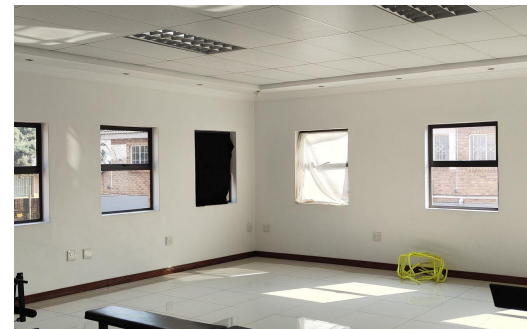

R156 per m²

150m² Office To Let in Eldoraigne

LAND SIZE	2,000m²	OPEN PARKINGS	3
FLOOR SIZE	150m²	POWER (3 PHASE)	Yes
ZONING	Commercial		

Mansukh Magan Chhiba
0765779222
mansukh@choprop.co.za