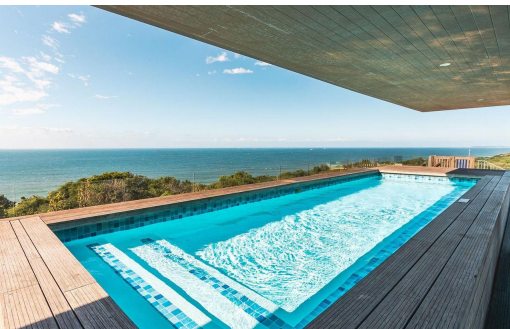

 3

 3

 -

**R4,200,000**

Apartment For Sale in Sibaya Precinct

<b>FLOOR SIZE</b>	180m <sup>2</sup>	<b>GARAGES</b>	-
<b>LAND SIZE</b>	-	<b>PARKINGS</b>	2
<b>BEDROOMS</b>	3	<b>FLATLETS</b>	-
<b>BATHROOMS</b>	3	<b>DOMESTIC ACCOM.</b>	-
<b>KITCHENS</b>	1	<b>POOL</b>	Yes
<b>LOUNGES</b>	1		
<b>DINING ROOMS</b>	1		
<b>STUDIES</b>	-		