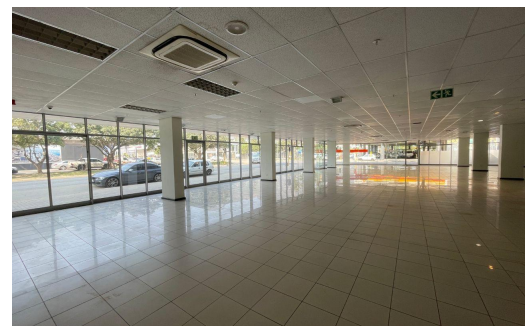

R605,000 pm

5,039m² Retail To Let in Cape Town City Centre

LAND SIZE	5,039m²	OPEN PARKINGS	10
FLOOR SIZE	5,039m²	COVERED PARKINGS	100
TITLE	Freehold	POWER (3 PHASE)	Yes
ZONING	Commercial		
SECURITY	Yes		
AIR CONDITIONING	Yes		

Luc Lenferna de la Motte

072 208 3759

luc@annenberg.co.za