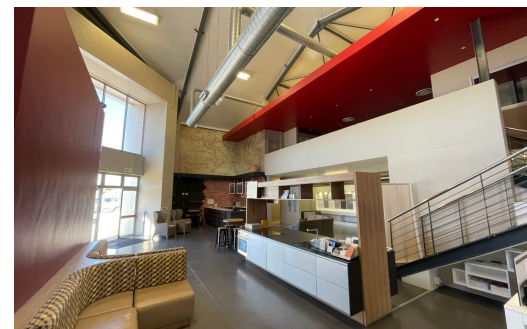

 15

 -

R72,000 pm

498m² Showroom To Let in Paarden Eiland

LAND SIZE	498m ²	OPEN PARKINGS	15
FLOOR SIZE	498m ²		
TITLE	Freehold		
ZONING	Commercial		
SECURITY	Yes		
AIR CONDITIONING	Yes		

Luc Lenferna de la
Motte