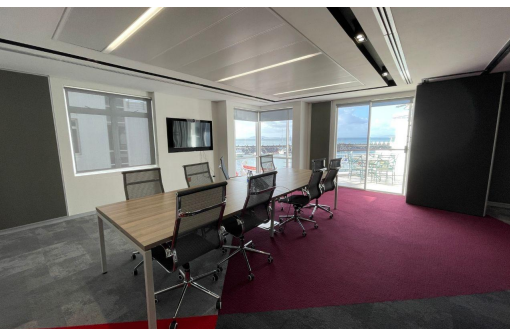

🚗 -
🏠 10

R73,720 pm

388m² Office To Let in Waterfront

LAND SIZE 388m²
FLOOR SIZE 388m²
TITLE Freehold
ZONING Commercial
SECURITY Yes
AIR CONDITIONING Yes

BASEMENT PARKINGS 10

Luc Lenferna de la
Motte

072 208 3759