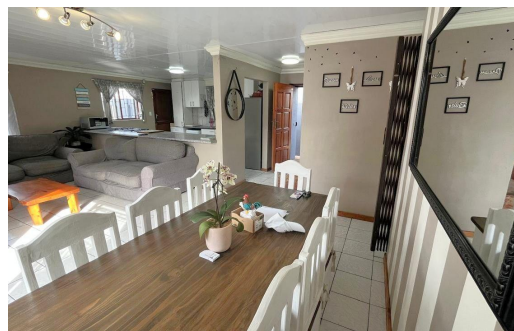

3

2

1

**R2,950,000**

**House For Sale in Townsend Estate**

**LAND SIZE** 495m<sup>2</sup>  
**BEDROOMS** 3  
**BATHROOMS** 2  
**KITCHENS** 1  
**LOUNGES** 1  
**DINING ROOMS** 1

**GARAGES** 1  
**PARKINGS** 4  
**POOL** Yes  
**PETS ALLOWED** Yes