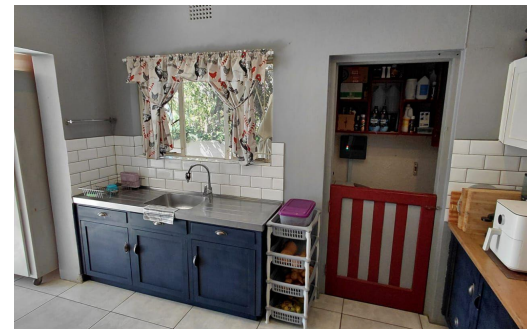

R2,350,000

House For Sale in Lochnerhof

FLOOR SIZE	180m²	GARAGES	1
LAND SIZE	496m²	FLATLETS	1
BEDROOMS	3	POOL	Yes
BATHROOMS	1.5	PETS ALLOWED	Yes
KITCHENS	1		
LOUNGES	2		
DINING ROOMS	1		

RATES R900 pm (Estimated)

Chris Lewis

Agent | Registered with PPRA (FFC 1220292)

0764805211

chris@rigroup.co.za