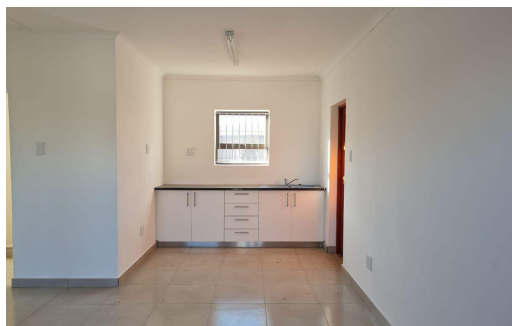

R725,000

Detached For Sale in Sercor Park

LAND SIZE 148m²
BEDROOMS 2
BATHROOMS 1
KITCHENS 1
LOUNGES 1
DINING ROOMS 1

PARKINGS 2
PETS ALLOWED Yes

RATES R140 pm (Estimated)

Yolanda Fourie

Agent | Registered with PPRA (FFC 1118667)

0795143298

yolanda@rigroup.co.za