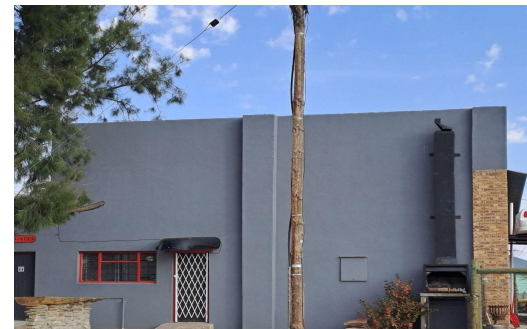

🚗 -
🏠 10

R2,500,000

580m² Co-working Space For Sale in Sutherland

LAND SIZE 2,141m²
FLOOR SIZE 580m²
TITLE Freehold
ZONING Commercial

COVERED PARKINGS 10

Ester Jordaan
0825796238
esterj@rigroup.co.za