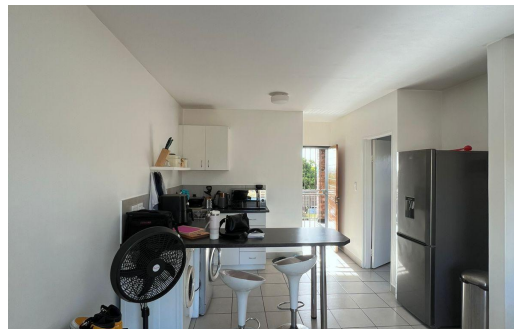

 2
 1
 -

R9,200 pm

Apartment To Let in Churchill Estate

BEDROOMS 2
BATHROOMS 1
KITCHENS 1
LOUNGES 1

PARKINGS 1

Anton Jooste
081 740 2851

anton@nspropertysolutions.co.za