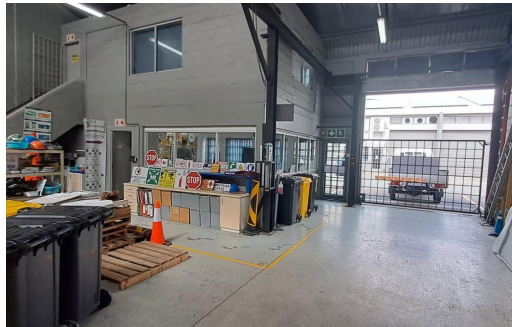


 3

 -

R2,310,000

231m² Mini Factory For Sale in Springfield

FLOOR SIZE 231m²
TITLE Freehold
ZONING Industrial
SECURITY Yes
AIR CONDITIONING Yes

OPEN PARKINGS 3
POWER (3 PHASE) Yes
POWER (AMPS) 100A

RATES R5,097 pm (Estimated)