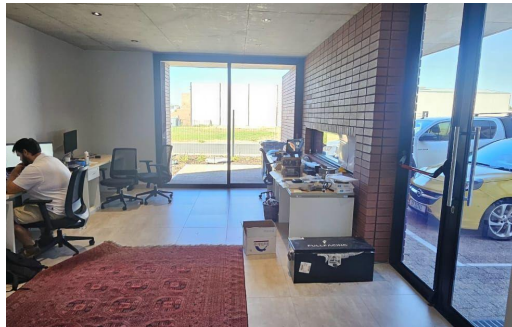

 5

 -

R39,445 pm

343m² Warehouse To Let in Stonewood Security Estate

LAND SIZE 343m²
FLOOR SIZE 343m²
ZONING Industrial

OPEN PARKINGS 5
POWER (3 PHASE) Yes

Anne-Marie Brand
0835631469
annemarie@vermaakproperties.co.za