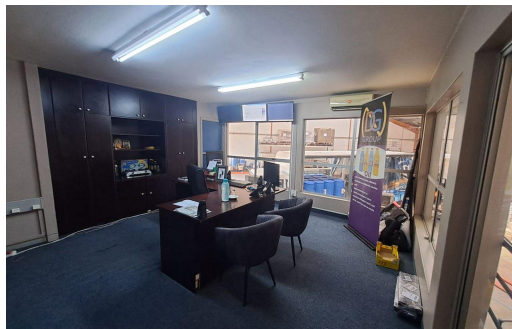

3
 -

R58,710 pm

618m² Warehouse To Let in Springfield Park

FLOOR SIZE	618m ²	OPEN PARKINGS	3
TITLE	Sectional Title	POWER (3 PHASE)	Yes
ZONING	Industrial	POWER (AMPS)	100A
SECURITY	Yes		
AIR CONDITIONING	Yes		