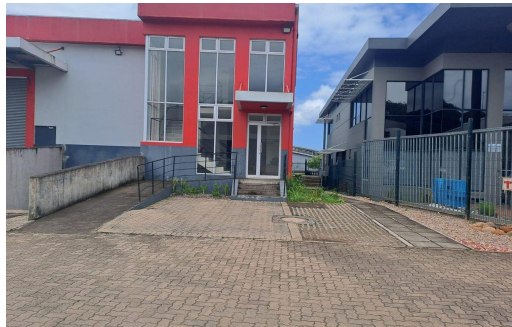

2

13

R98,000 pm

704m² Warehouse To Let in Riverhorse Valley

LAND SIZE	-	OPEN PARKINGS	2
FLOOR SIZE	704m ²	BASEMENT PARKINGS	13
BUILDING HEIGHT	6m	POWER (3 PHASE)	Yes
TITLE	Sectional Title	POWER (AMPS)	150A
ZONING	Industrial		
SECURITY	Yes		
AIR CONDITIONING	Yes		