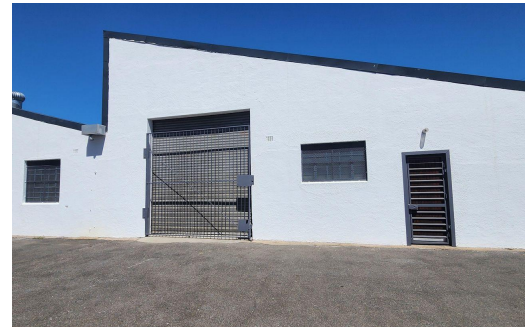

Car icon -
House with car icon -

R25,000 pm

360m² Warehouse To Let in Elsie's River Industrial

LAND SIZE	-	POWER (3 PHASE)	Yes
FLOOR SIZE	360m ²		
TITLE	Freehold		
ZONING	Industrial		

Layth Jacobs
0810607376
layth@vermaakproperties.co.za