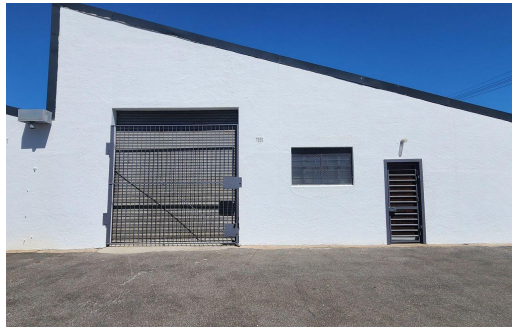

Car icon -
House with car icon -

R25,000 pm

360m² Warehouse To Let in Elsie's River Industrial

LAND SIZE	-	POWER (3 PHASE)	Yes
FLOOR SIZE	360m ²		
TITLE	Freehold		
ZONING	Industrial		

Layth Jacobs
0810607376
layth@vermaakproperties.co.za