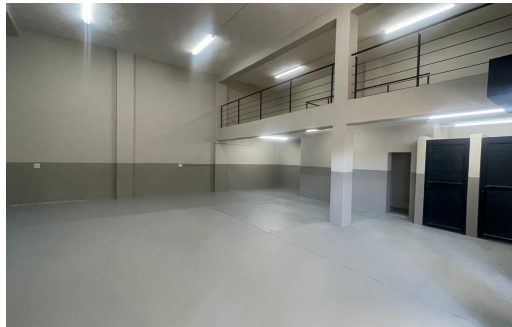

## R25,000 pm 230m<sup>2</sup> Warehouse To Let in Umgeni Park

**LAND SIZE** 900m<sup>2</sup>  
**FLOOR SIZE** 230m<sup>2</sup>  
**ZONING** Industrial  
**SECURITY** Yes  
**AIR CONDITIONING** Yes

**OPEN PARKINGS** 2  
**POWER (3 PHASE)** Yes  
**POWER (AMPS)** 60A