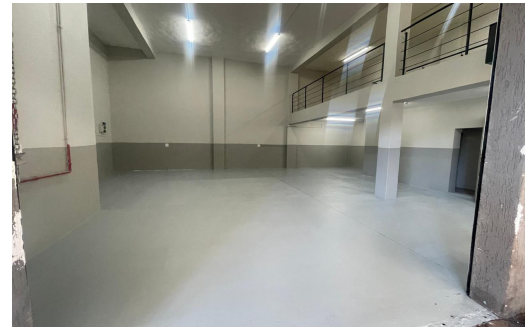

## R25,000 pm 230m<sup>2</sup> Warehouse To Let in Umgeni Park

**LAND SIZE** 900m<sup>2</sup>  
**FLOOR SIZE** 230m<sup>2</sup>  
**ZONING** Industrial  
**SECURITY** Yes  
**AIR CONDITIONING** Yes

**OPEN PARKINGS** 2  
**POWER (3 PHASE)** Yes  
**POWER (AMPS)** 60A