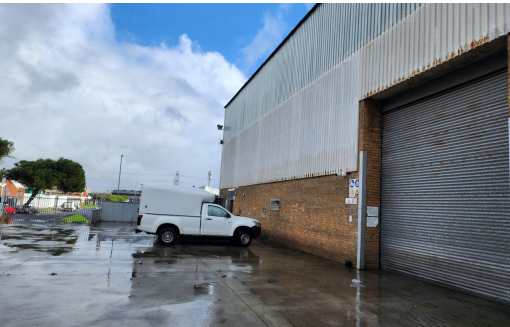

R243,230 pm

3,742m² Warehouse To Let in Epping Industrial

LAND SIZE 5,090m²
FLOOR SIZE 3,742m²
BUILDING HEIGHT 8m
TITLE Freehold
ZONING Industrial
SECURITY Yes
AIR CONDITIONING Yes

OPEN PARKINGS 6
COVERED PARKINGS 4
POWER (3 PHASE) Yes
POWER (AMPS) 300A

Layth Jacobs
0810607376
layth@vermaakproperties.co.za