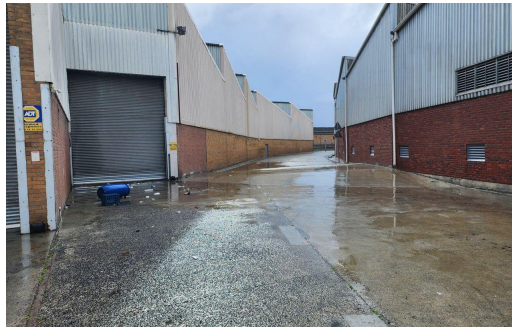

R243,230 pm

3,742m² Warehouse To Let in Epping Industrial

LAND SIZE 5,090m²
FLOOR SIZE 3,742m²
BUILDING HEIGHT 8m
TITLE Freehold
ZONING Industrial
SECURITY Yes
AIR CONDITIONING Yes

OPEN PARKINGS 6
COVERED PARKINGS 4
POWER (3 PHASE) Yes
POWER (AMPS) 300A

Layth Jacobs
0810607376
layth@vermaakproperties.co.za